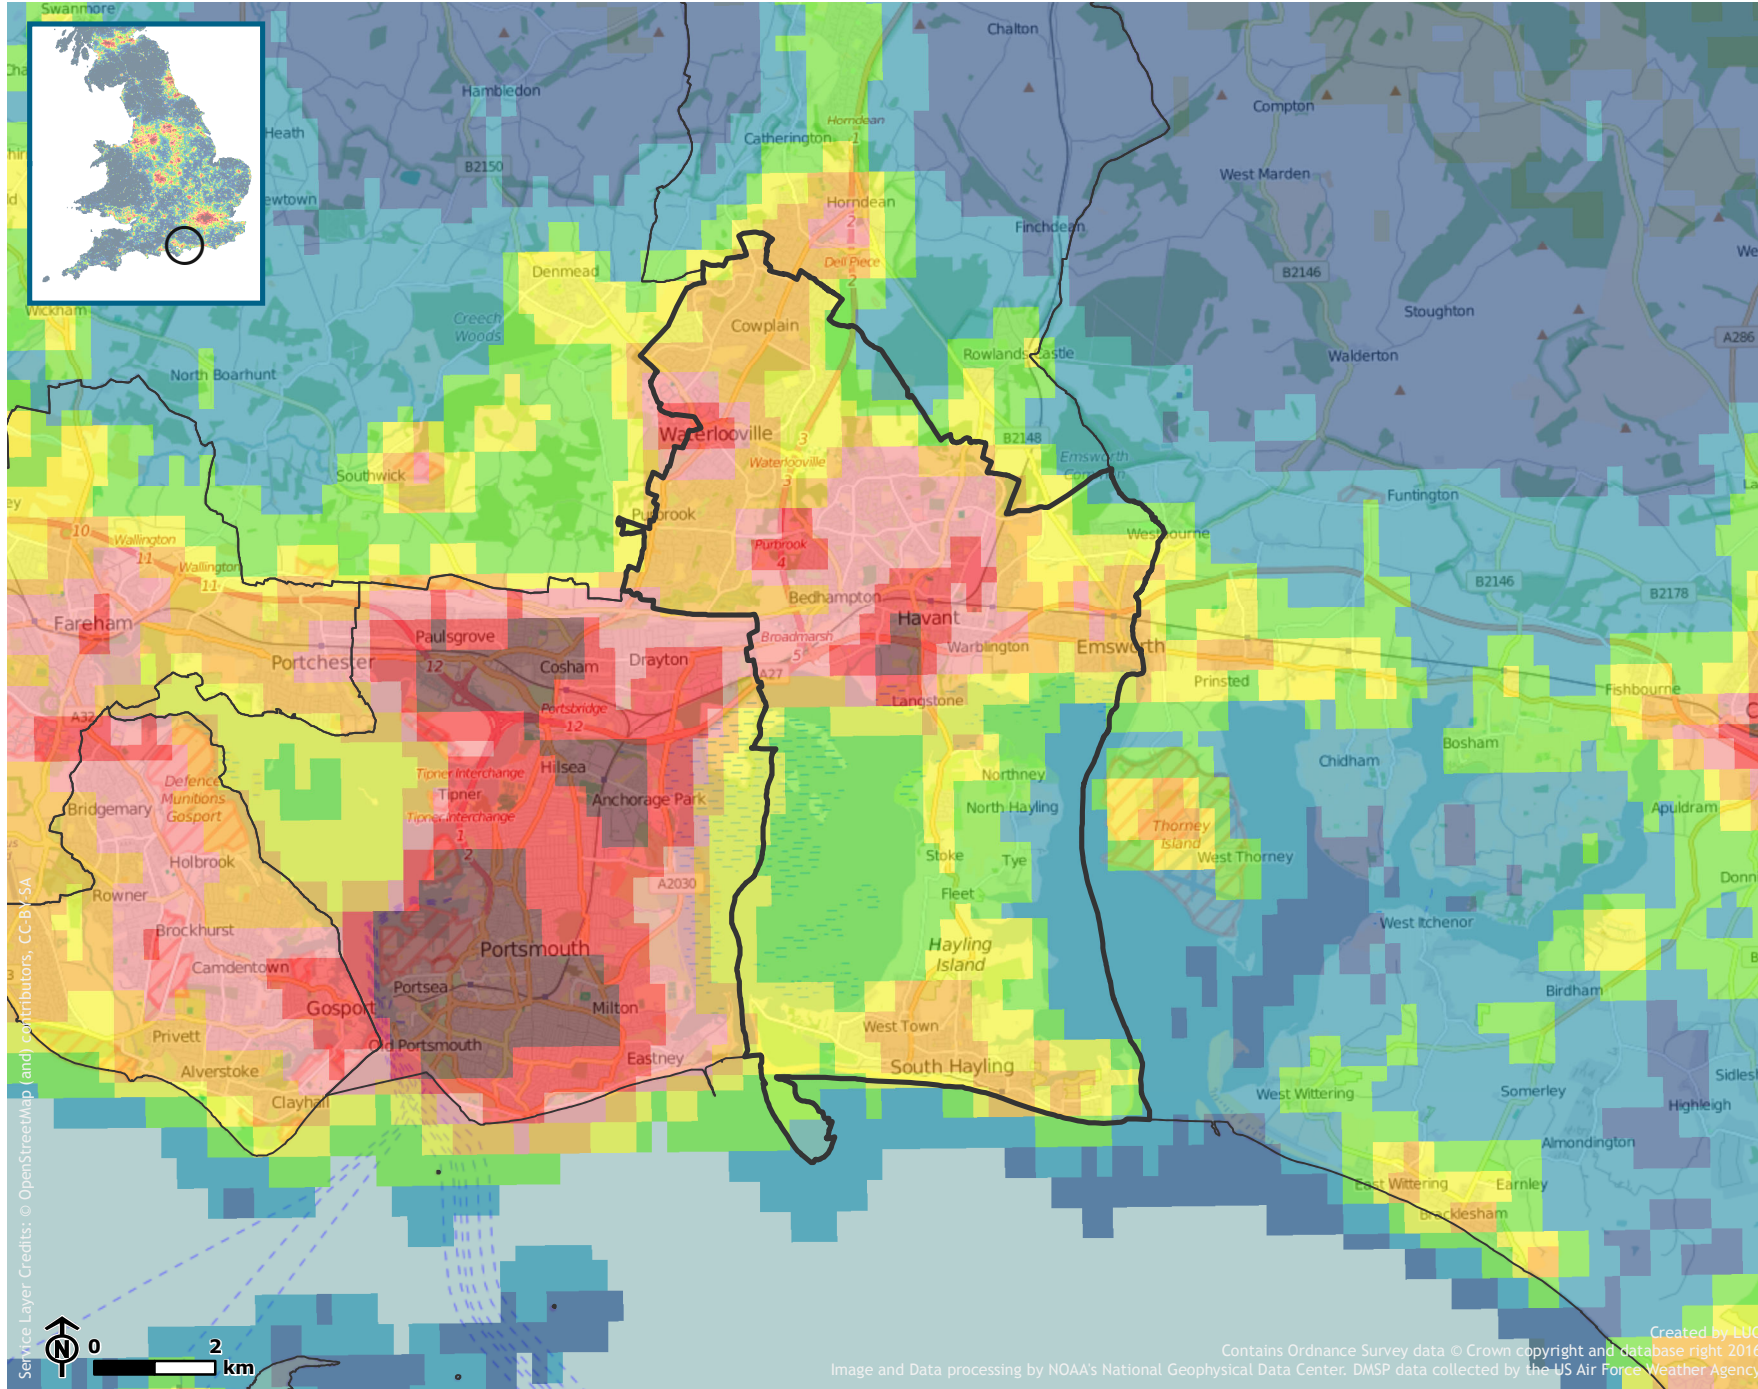

Havant District

Key

Havant

This is the 175th darkest district out of the 326 within England

Night Lights

(NanoWatts / cm² / sr)

Each pixel shows the level of radiance (night light) shining up into the night sky. These have been categorised into colour bands to distinguish between different light levels. The percentage of pixels that fall within each band is shown as a % in the chart above.

Proportion of land covered by each Night Lights category at various extents

Service Layer Credits: © OpenStreetMap (and) contributors, CC-BY-SA