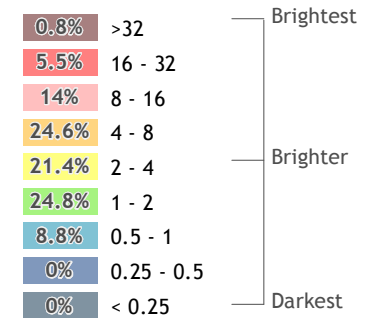

Havant District

Key

Havant

This is the 175th darkest district out of the 326 within England

Night Lights

(NanoWatts / cm² / sr)

Each pixel shows the level of radiance (night light) shining up into the night sky. These have been categorised into colour bands to distinguish between different light levels. The percentage of pixels that fall within each band is shown as a % in the chart above.

Proportion of land covered by each Night Lights category at various extents

Service Layer Credits: © OpenStreetMap (and) contributors, CC-BY-SA