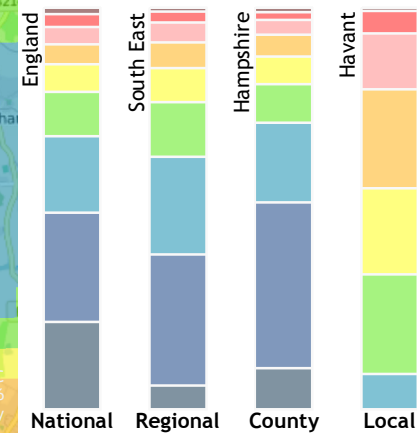

Havant District

Key

Havant

This is the 175th darkest district out of the 326 within England

Night Lights

(NanoWatts / cm² / sr)

Each pixel shows the level of radiance (night light) shining up into the night sky. These have been categorised into colour bands to distinguish between different light levels. The percentage of pixels that fall within each band is shown as a % in the chart above.

Proportion of land covered by each Night Lights category at various extents

Service Layer Credits: © OpenStreetMap (and) contributors, CC-BY-SA